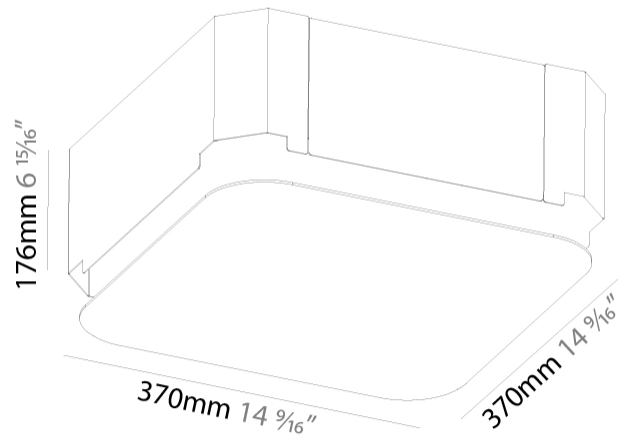

PHYSICAL

Shape: Square
 Length (mm): 370
 Length (in): 14 9/16
 Width (mm): 370
 Width (in): 14 9/16
 Depth (mm): 176
 Depth (in): 6 15/16
 Ceiling Thickness (mm): 10 / 12.5 / 15 / 25 / 30
 Ceiling Thickness (in): 3/8 or 1/2 or 9/16 or 1 or 1 3/16
 Min. Recessing Depth (mm): 200
 Min. Recessing Depth (in): 7 7/8
 Weight (kg): 4.236
 Weight (lbs): 9.32
 Diffuser: PMMA - Opal
 Fixture Material: Extruded Aluminum / Steel
 Cut-out Measurements: 405mm / 15 15/16" x 405mm 15 15/16"
 Upon Request: Unique Sizes Unique Ceiling Thickness Unique Mounting Depth Spot Inserts

Certified By: Certified for North American Standards
 IP rating: IP20

PROJECT
TYPE
SPECIFIER
QUANTITY
DATE

200mm 7 7/8" 405mm x 405mm 15 15/16" x 15 15/16" 10 | 12 1/2 | 15 | 25 | 30mm 3/8" 1/2" 9/16" 1" 1 3/16"

PHYSICAL

Shape: Square
 Length (mm): 600
 Length (in): 23 5/8
 Width (mm): 600
 Width (in): 23 5/8
 Depth (mm): 156
 Depth (in): 6 1/8
 Ceiling Thickness (mm): 10 / 12.5 / 15 / 25 / 30
 Ceiling Thickness (in): 3/8 or 1/2 or 9/16 or 1
 Min. Recessing Depth (mm): 180
 Min. Recessing Depth (in): 7 1/16
 Weight (kg): 12.549
 Weight (lbs): 27.61
 Diffuser: PMMA - Opal
 Fixture Material: Extruded Aluminum / Steel
 Cut-out Measurements: 635mm / 25" x 635mm / 25"
 Upon Request: Unique Sizes Unique Ceiling Thickness Unique Mounting Depth Spot Inserts