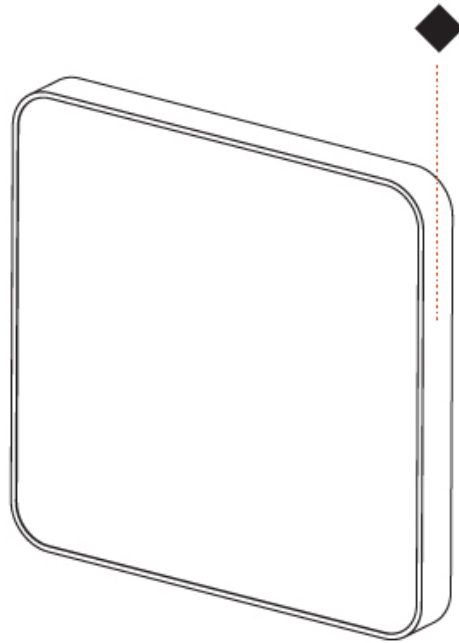

Shape: Square
Length (mm): 600
Length (in): 23 5/8
Height (mm): 600
Depth (mm): 60
Height (in): 23 5/8
Depth (in): 2 3/8
Weight (kg): 8.458
Weight (lbs): 18.61
Diffuser: PMMA - Opal
Fixture Finish: SSR / BKV / CWI / CRY / HAB / UFT / ITA / RUA / FTG / MYG / LOD / PUS / FRO / FUP / KIA / POP / BLS / SPG / MEY / GOH / CHC / COM / ABZ / JAG / OBR / MOS / ROR
Fixture Material: Extruded Aluminum / Steel

SMOOTHY FLAT SURFACE

A3D052-

PROJECT

TYPE

SPECIFIER

QUANTITY

DATE

SMOOTHY COLOR FINISH CHART